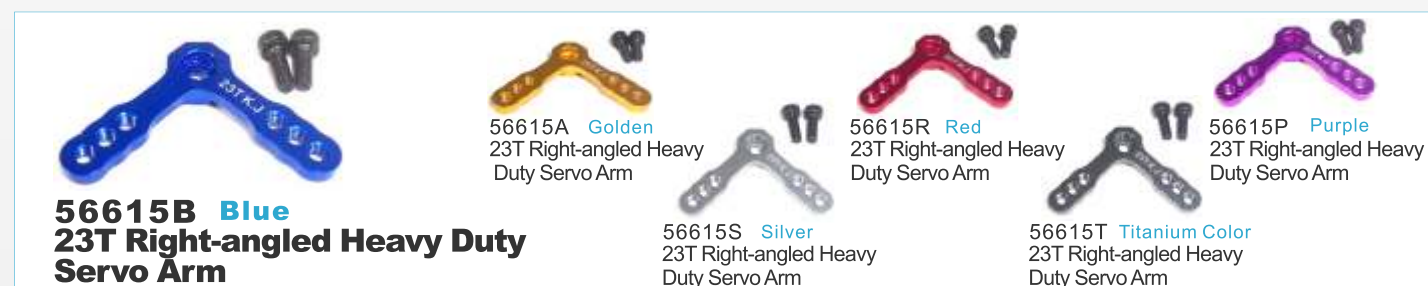

Aluminum Light Weight 23T Right-angled Heavy Duty Servo Arm for KO/JR Servo