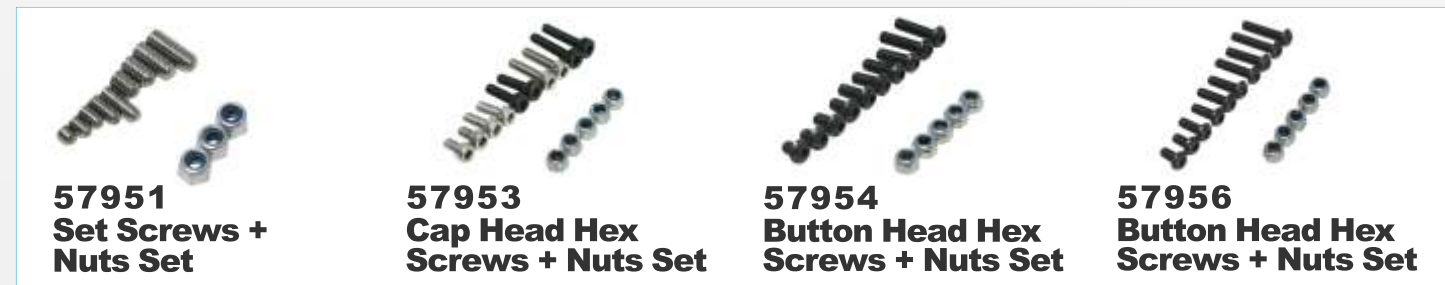

Screws + Nuts